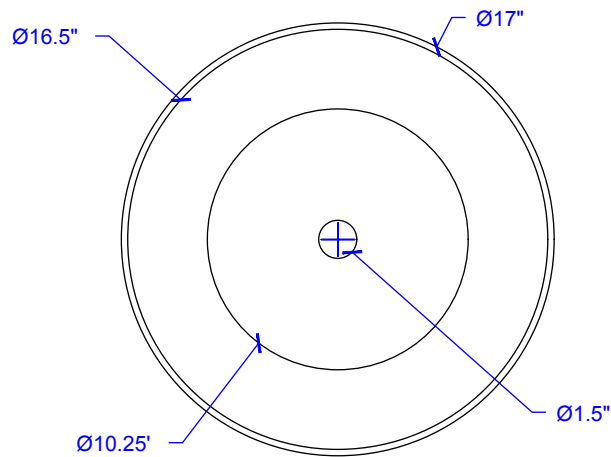

Best Vessel Copper Sink

Model # [SB309-17AG](#)

16.5" x 16.5" x 7"

Features

- + Vessel Sink
- + Handmade 18 Gauge Copper
- + Hammered Aged Copper Finish
- + Lifetime Warranty

[SB309-17AG](#)

[SB309-17AG](#)

Best Vessel Copper Sink

Technical Specifications

- + Outer - 16.5" x 16.5" x 7"
- + Inner - 16.25" x 16.25" x 5.75"
- + Drain - Standard Bath Drain
Non-Overflow
- + Thickness - 18 Gauge

FRONT VIEW

TOP VIEW