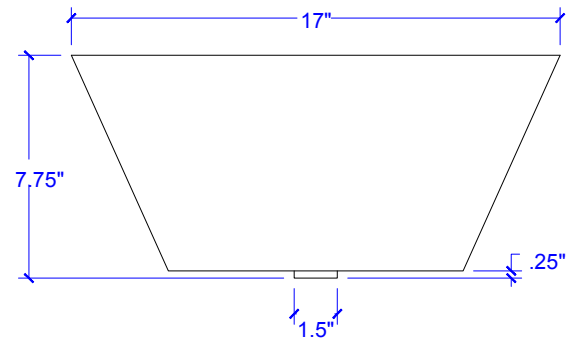

Best Vessel Copper Sink

Model # [SB309-17AG](#)

16.5" x 16.5" x 7"

Features

- + Vessel Sink
- + Handmade 18 Gauge Copper
- + Hammered Aged Copper Finish
- + Lifetime Warranty

[SB309-17AG](#)

[SB309-17AG](#)

Best Vessel Copper Sink

Technical Specifications

- + Outer - 16.5" x 16.5" x 7"
- + Inner - 16.25" x 16.25" x 5.75"
- + Drain - Standard Bath Drain
Non-Overflow
- + Thickness - 18 Gauge

FRONT VIEW

TOP VIEW