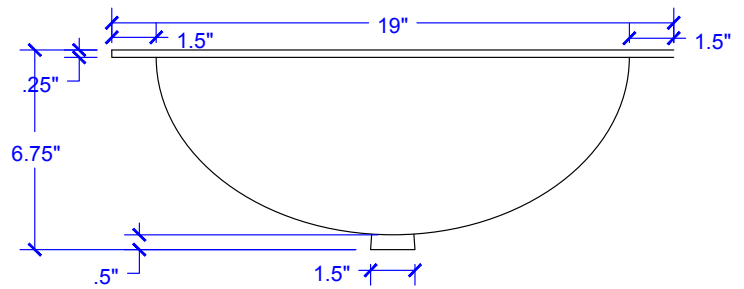

Bell Drop-In Copper Sink

Model # [SB101-19AC](#)

19" x 19" x 6.5"

Features

- + Handmade 18 Gauge Copper
- + Features 4-inch faucet holes and overflow
- + Requires overflow bath drain
- + Lifetime Warranty

Bell Drop-In Copper Sink

Technical Specifications

- + Outer - 19" x 19" x 6.5"
- + Inner - 16" x 13" x 6"
- + Drain - Standard Bath Drain, with Overflow
- + Thickness - 18 gauge

FRONT VIEW

TOP VIEW

Lifetime Warranty