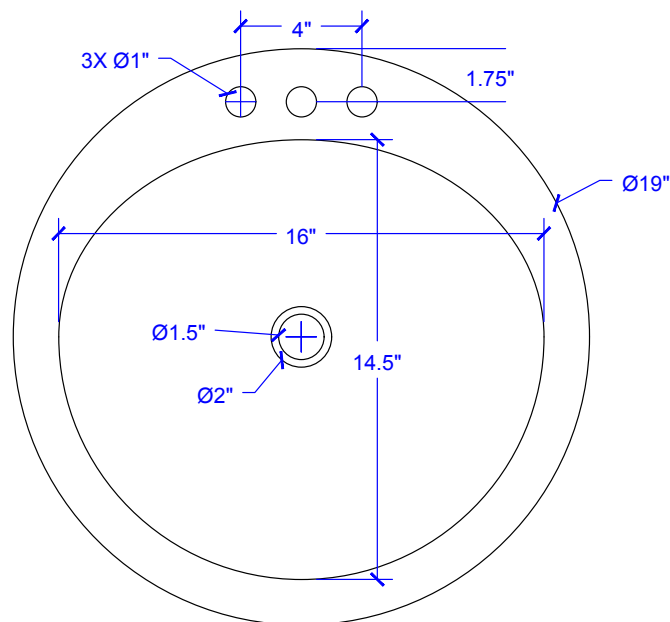

Bell Drop-In Copper Sink

Model # [SB101-19AC](#)

19" x 19" x 6.5"

Features

- + Handmade 18 Gauge Copper
- + Features 4-inch faucet holes and overflow
- + Requires overflow bath drain
- + Lifetime Warranty

Bell Drop-In Copper Sink

Technical Specifications

- + Outer - 19" x 19" x 6.5"
- + Inner - 16" x 13" x 6"
- + Drain - Standard Bath Drain, with Overflow
- + Thickness - 18 gauge

FRONT VIEW

TOP VIEW

Lifetime Warranty