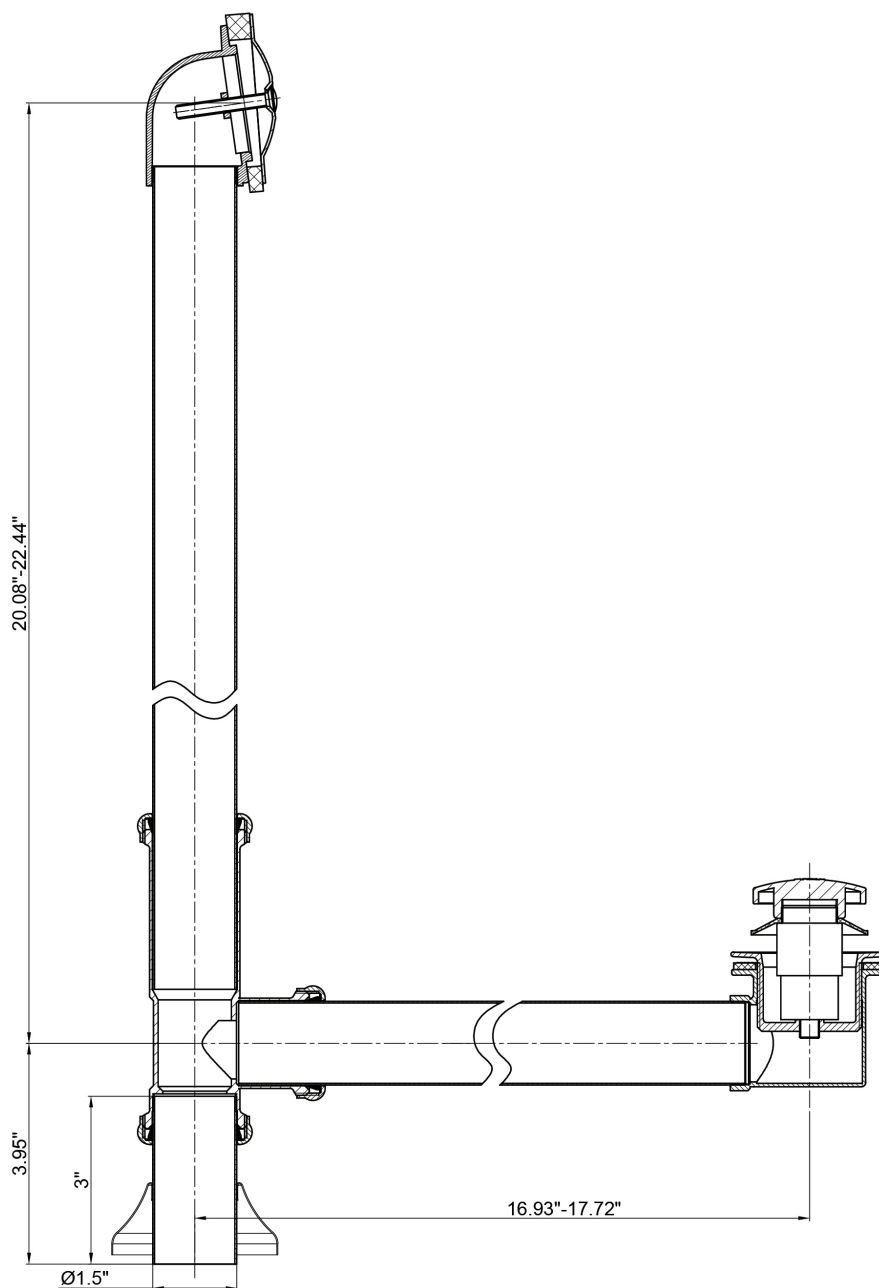

Brass Pop-Up Bathtub Drain and Overflow Kit in Antique Copper

SINKOLOGY®

Lifetime Warranty

All Sinkology products come with our Everyday Promise Lifetime Warranty. You won't need it, but it's there.

CustomerService@Sinkology.com | 866.915.3003