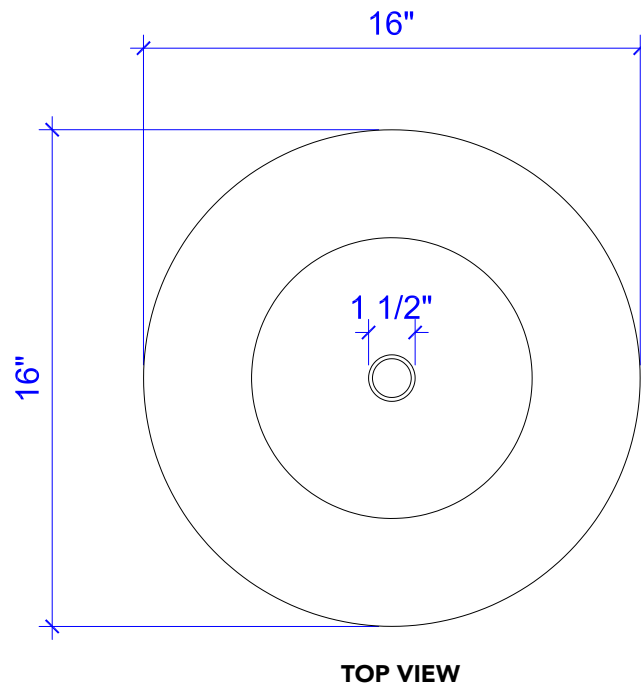

Bardeen Vessel Copper Sink

Model # [SB302-16NU](#)

16" x 16" x 7"

Features

- + Vessel Sink
- + Handmade 14 Gauge Copper
- + Hammered Brass Finish
- + Lifetime Warranty

[SB302-16NU](#)

[SB302-16NU](#)

Product Pairing Suggestions

Bardeen Vessel Copper Sink

Technical Specifications

- + Outer - 16" x 16" x 7"
- + Inner - 15.75" x 15.75" x 7"
- + Drain - Standard Bath Drain, Non Overflow
- + Thickness - 14 Gauge

Lifetime Warranty

All Sinkology products come with a lifetime warranty. You won't need it, but it's there.