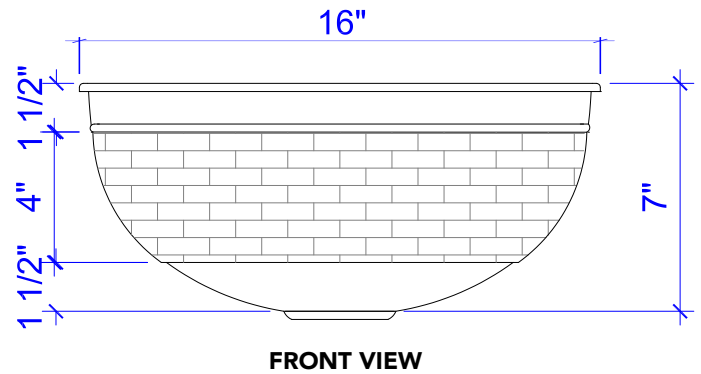

Bardeen Vessel Copper Sink

Model # [SB302-16NU](#)

16" x 16" x 7"

Features

- + Vessel Sink
- + Handmade 14 Gauge Copper
- + Hammered Brass Finish
- + Lifetime Warranty

[SB302-16NU](#)

[SB302-16NU](#)

Product Pairing Suggestions

Bardeen Vessel Copper Sink

Technical Specifications

- + Outer - 16" x 16" x 7"
- + Inner - 15.75" x 15.75" x 7"
- + Drain - Standard Bath Drain, Non Overflow
- + Thickness - 14 Gauge

Lifetime Warranty

All Sinkology products come with a lifetime warranty. You won't need it, but it's there.