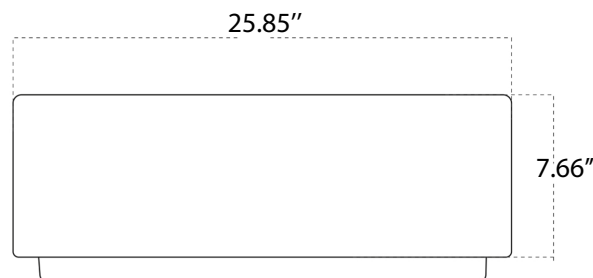

## Technical Specifications

- + Outer - 25.85" x 24.21" x 9"
- + Inner - 23" x 18" x 8"
- + Weight - 60 lbs
- + Drain - 3.5" diameter
- + Cabinet Size - 30" minimum

FRONT VIEW: SMOOTH APRON

TOP VIEW

SIDE VIEW