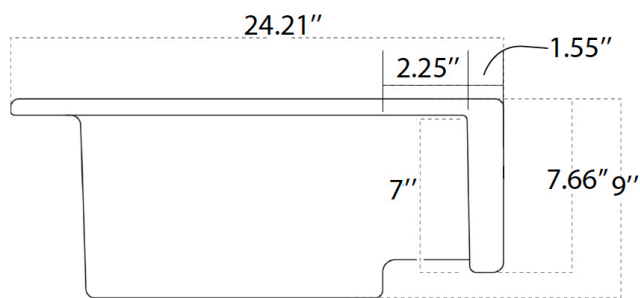

## Technical Specifications

- + Outer - 25.85" x 24.21" x 9"
- + Inner - 23" x 18" x 8"
- + Weight - 60 lbs
- + Drain - 3.5" diameter
- + Cabinet Size - 30" minimum

FRONT VIEW: SMOOTH APRON

TOP VIEW

SIDE VIEW