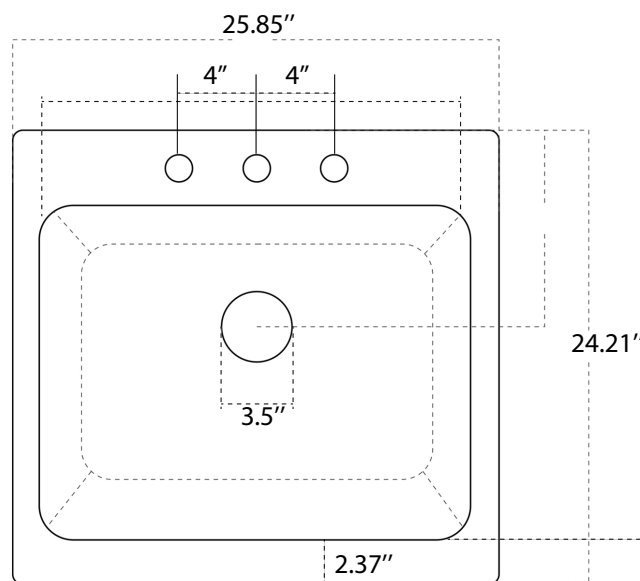

## Technical Specifications

- + Outer - 25.85" x 24.21" x 9"
- + Inner - 23" x 18" x 8"
- + Weight - 60 lbs
- + Drain - 3.5" diameter
- + Cabinet Size - 30" minimum

FRONT VIEW: SMOOTH APRON

TOP VIEW

SIDE VIEW