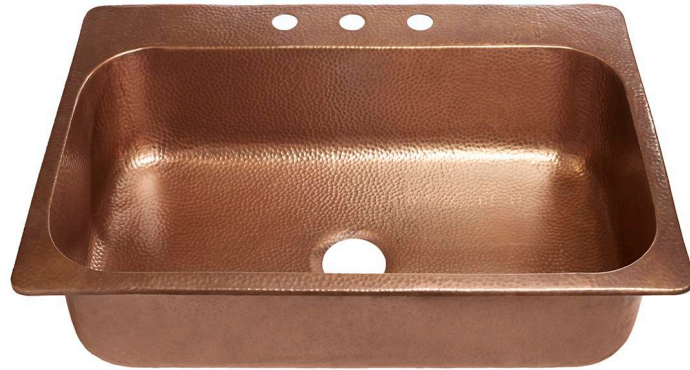

Angelico Drop-In Copper Sink

Model # [SK101-33AC](#)

33" x 22" x 8"

Features

- + Handmade 17 Gauge Copper
- + Antique Copper Finish
- + Additional Faucet Holes Available
- + Lifetime Warranty

[SK101-33AC](#)

[SK101-33AC](#)

Product Pairing Suggestions

Rohe Copper Kitchen Sink Bottom Grid

Model # [SG003-29](#)

Antique Kitchen Strainer Drain

Model # [TB35-01](#)

Kitchen Sink ISE Disposal Flange

Model # [TD35-01](#)

Deluxe Copper Armor Kit

Model # [SARMOR-201](#)

Why Sinkology?

We design our unique copper sinks and tubs with the highest-grade, solid, pure copper with durability to last a lifetime. With Sinkology, a simple thing like a copper sink or tub can transform your kitchen or bathroom without busting your budget.

Angelico Drop-In Copper Sink

Technical Specifications

- + Outer - 33" x 22" x 8"
- + Inner - 31" x 17" x 8"
- + Drain - Standard Kitchen Drain
- + Thickness - 17 Gauge

FRONT VIEW

TOP VIEW

Lifetime Warranty