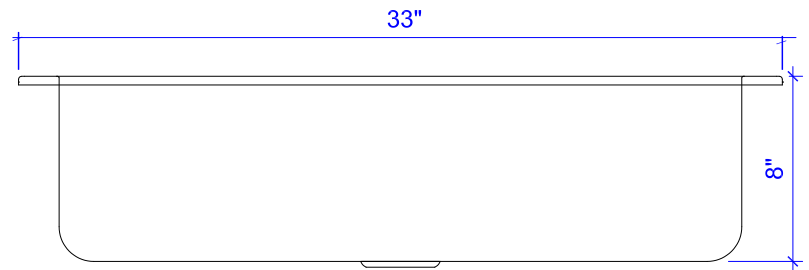

Angelico Drop-In Copper Sink

Model # [SK101-33AC](#)

33" x 22" x 8"

Features

- + Handmade 17 Gauge Copper
- + Antique Copper Finish
- + Additional Faucet Holes Available
- + Lifetime Warranty

[SK101-33AC](#)

Angelico Drop-In Copper Sink

Technical Specifications

- + Outer - 33" x 22" x 8"
- + Inner - 31" x 17" x 8"
- + Drain - Standard Kitchen Drain
- + Thickness - 17 Gauge

FRONT VIEW

TOP VIEW

Lifetime Warranty