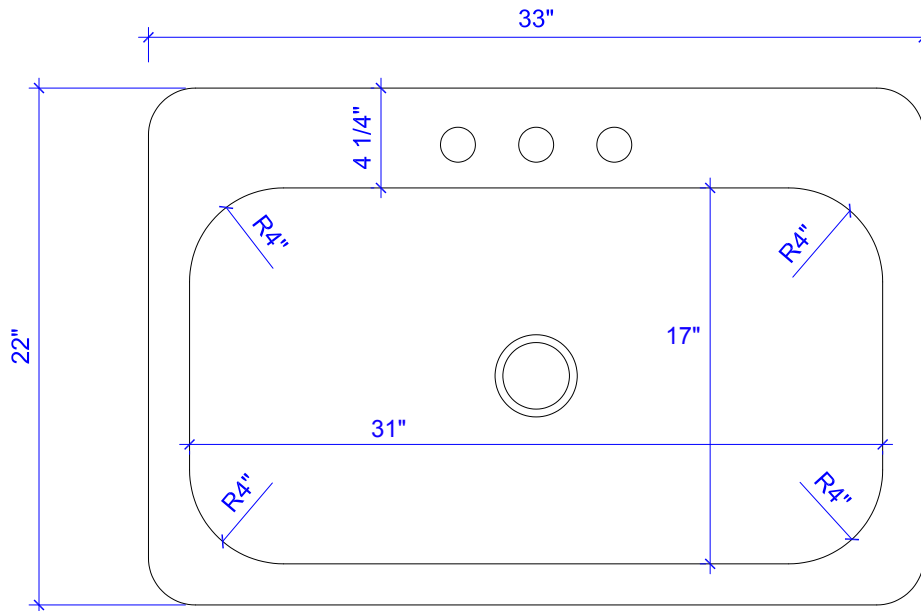

Angelico Drop-In Copper Sink

Model # [SK101-33AC](#)

33" x 22" x 8"

Features

- + Handmade 17 Gauge Copper
- + Antique Copper Finish
- + Additional Faucet Holes Available
- + Lifetime Warranty

[SK101-33AC](#)

Angelico Drop-In Copper Sink

Technical Specifications

- + Outer - 33" x 22" x 8"
- + Inner - 31" x 17" x 8"
- + Drain - Standard Kitchen Drain
- + Thickness - 17 Gauge

FRONT VIEW

TOP VIEW

Lifetime Warranty