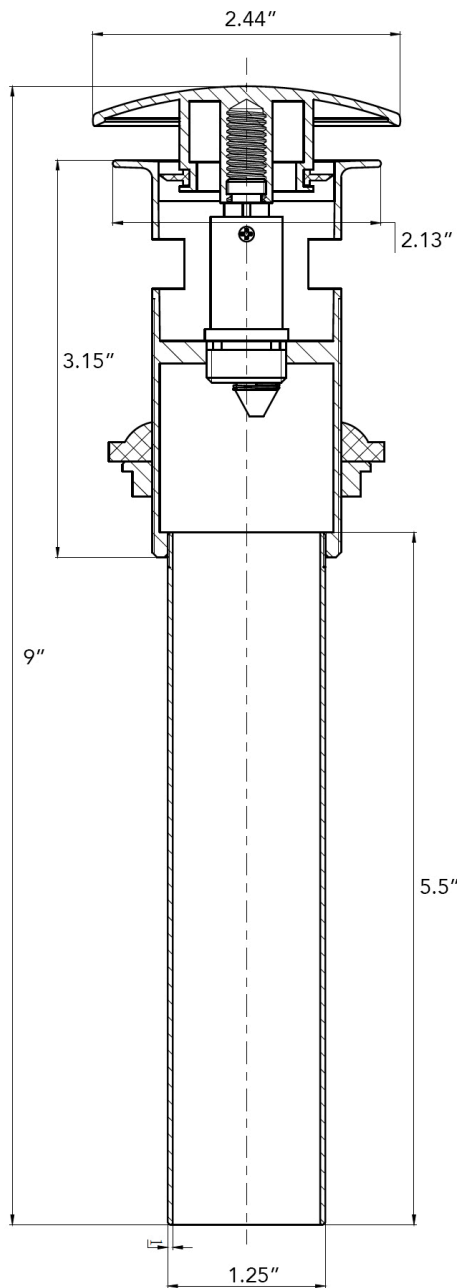

SinkSense Decorative Brass Bath Sink Pop-Up Drain with Overflow in Aged Copper

SINKOLOGY®

Model #TP01-AG-OV

2.125" x 2.125" x 9"

Features

- + Exclusive Antique Copper finish coordinates with Sinkology aged copper sinks
- + This drain is designed to fit a 1.5" drain with an outside diameter connection of 1.25"
- + The soft-touch pop-up drain is easy to use and visually elegant, making it an ideal solution for a wide range of bathroom sinks
- + This model (TP01-AG-OV) is designed specifically for use with bathroom sinks with overflow drain holes built in.
- + The SinkSense decorative brass bath pop-up drain with overflow is easy to install and functions easily and reliably. The drain seals and releases with a simple single-push movement.
- + Protected by our Everyday Promise Lifetime Warranty

SinkSense Decorative Brass Bath Sink Pop-Up Drain with Overflow in Aged Copper

SINKOLOGY®

- 1 - Cap (Brass)
- 2 - Gasket (Silicone Rubber)
- 3 - Bounce Core (Brass)
- 4 - Main Body (Brass)
- 5 - Gasket (Silicone Rubber)
- 6 - Lock Nut (Brass)
- 7 - Brass Tubular (Brass)