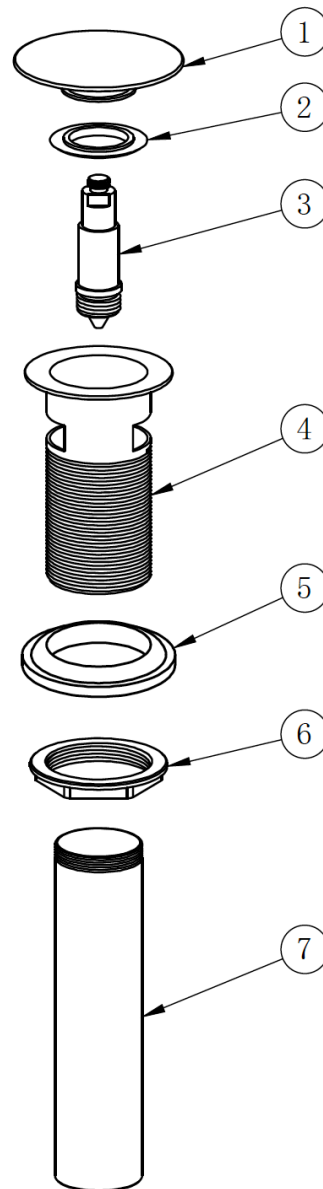

SinkSense Decorative Brass Bath Sink Pop-Up Drain with Overflow in Aged Copper

SINKOLOGY®

Model #TP01-AG-OV

2.125" x 2.125" x 9"

Features

- + Exclusive Antique Copper finish coordinates with Sinkology aged copper sinks
- + This drain is designed to fit a 1.5" drain with an outside diameter connection of 1.25"
- + The soft-touch pop-up drain is easy to use and visually elegant, making it an ideal solution for a wide range of bathroom sinks
- + This model (TP01-AG-OV) is designed specifically for use with bathroom sinks with overflow drain holes built in.
- + The SinkSense decorative brass bath pop-up drain with overflow is easy to install and functions easily and reliably. The drain seals and releases with a simple single-push movement.
- + Protected by our Everyday Promise Lifetime Warranty

SinkSense Decorative Brass Bath Sink Pop-Up Drain with Overflow in Aged Copper

SINKOLOGY®

- 1 - Cap (Brass)
- 2 - Gasket (Silicone Rubber)
- 3 - Bounce Core (Brass)
- 4 - Main Body (Brass)
- 5 - Gasket (Silicone Rubber)
- 6 - Lock Nut (Brass)
- 7 - Brass Tubular (Brass)