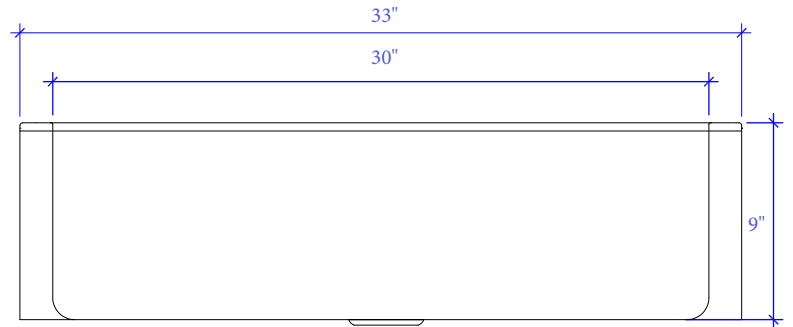

## Technical Specifications

- + Outer - 33" x 22" x 9"
- + Inner - 30" x 19" x 9"
- + Drain - Standard Kitchen Drain
- + Thickness - 16 Gauge

FRONT VIEW

TOP VIEW