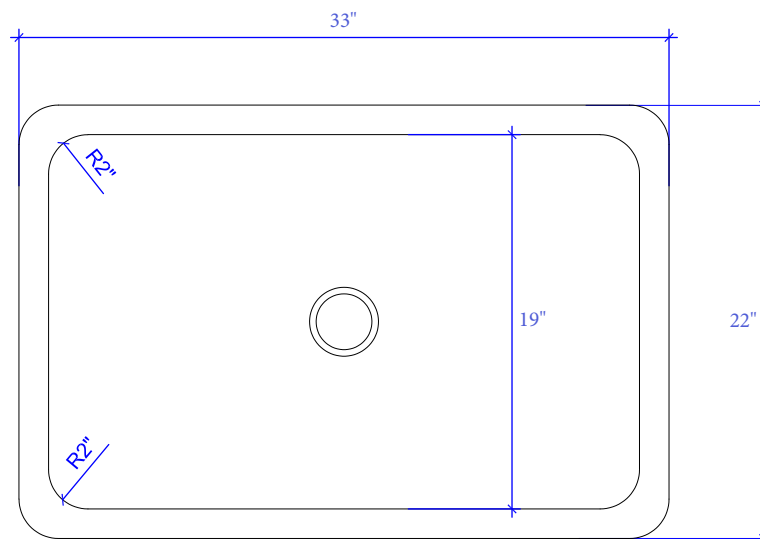

## Technical Specifications

- + Outer - 33" x 22" x 9"
- + Inner - 30" x 19" x 9"
- + Drain - Standard Kitchen Drain
- + Thickness - 16 Gauge

FRONT VIEW

TOP VIEW